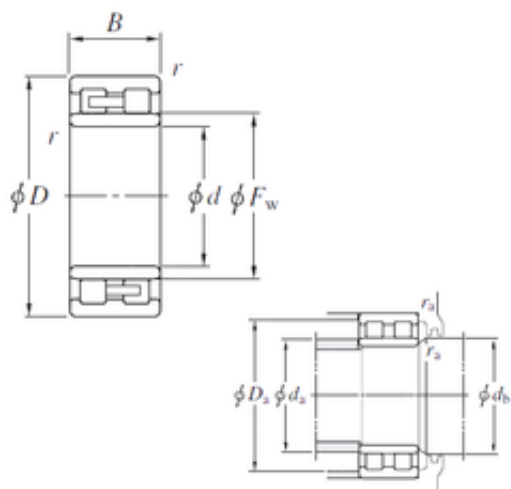

Genuine Pump Valve CO., LTD.

NNU4928 Bearing 2D drawings and 3D CAD models

NNU4928 KOYO Double-row cylindrical roller bearings

Bearing No. NNU4928

Size	140x190x50 mm
Bore Diameter	140 mm
Outer Diameter	190 mm
Width	50 mm
d	140 mm
Fw	156 mm
D	190 mm
B	50 mm
C	50 mm
r min.	1,5 mm
da min.	148 mm
da max	153,5 mm
Da max.	182 mm
db min	158 mm
ra max.	1,5 mm
Weight	4,15 Kg
Basic dynamic load rating (C)	222 kN
Basic static load rating (C0)	456 kN
(Grease) Lubrication Speed	2900 r/min
Bearing No.	NNU4928
r(min)	1.5
Cr	277
C0r	456
Cu	52.5
Grease lub.	2900

Genuine Pump Valve CO., LTD.

Oil lub.	3500
Ew	-
da(min)	148
da(max)	153.5
db(min)	158
Da(max)	182
Da(min)	-
ra(max)	1.5
(Refer.) Mass(kg)	4.15