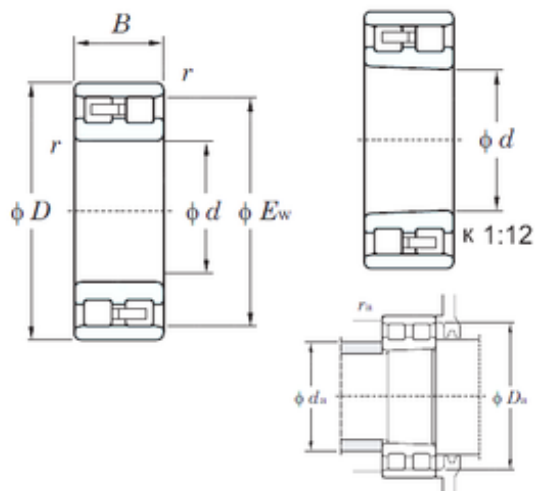

Genuine Pump Valve CO., LTD.

NN3024 KOYO Double-row cylindrical roller bearings

Bearing No. NN3024

Size	120x180x46 mm
Bore Diameter	120 mm
Outer Diameter	180 mm
Width	46 mm
d	120 mm
D	180 mm
Ew	165 mm
B	46 mm
C	46 mm
r min.	2 mm
da min.	129 mm
Da min	167 mm
Da max.	171 mm
ra max.	2 mm
Weight	4 Kg
Basic dynamic load rating (C)	232 kN
Basic static load rating (C0)	392 kN
(Grease) Lubrication Speed	3200 r/min
Bearing No.	NN3024
r(min)	2
Cr	291
C0r	392
Cu	51.1
Grease lub.	3200
Oil lub.	3900

NN3024 Bearing 2D drawings and 3D CAD models

Genuine Pump Valve CO., LTD.

Fw	-
da(min)	129
da(max)	-
db(min)	-
Da(max)	171
Da(min)	167
ra(max)	2
(Refer.)Mass(kg)	4.00