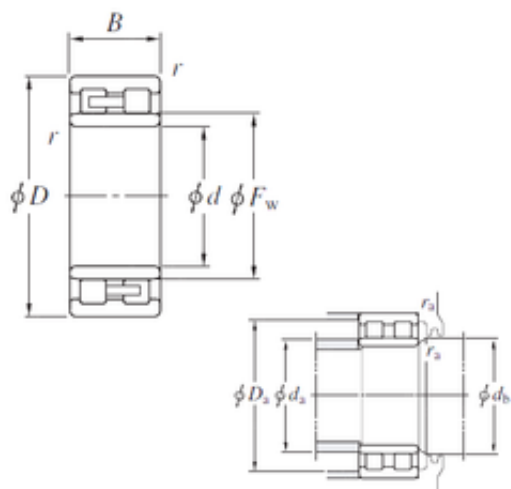

Genuine Pump Valve CO., LTD.

NNU4924 Bearing 2D drawings and 3D CAD models

NNU4924 KOYO Double-row cylindrical roller bearings

Bearing No. NNU4924

Size	120x165x45 mm
Bore Diameter	120 mm
Outer Diameter	165 mm
Width	45 mm
d	120 mm
Fw	134,5 mm
D	165 mm
B	45 mm
C	45 mm
r min.	1,1 mm
da min.	126,5 mm
da max	132 mm
Da max.	158,5 mm
db min	137 mm
ra max.	1 mm
Weight	2,9 Kg
Basic dynamic load rating (C)	187 kN
Basic static load rating (C0)	373 kN
(Grease) Lubrication Speed	3400 r/min
Bearing No.	NNU4924
r(min)	1.1
Cr	234
C0r	373
Cu	47.6
Grease lub.	3400

Genuine Pump Valve CO., LTD.

Oil lub.	4000
Ew	-
da(min)	126.5
da(max)	132
db(min)	137
Da(max)	158.5
Da(min)	-
ra(max)	1
(Refer.) Mass(kg)	2.90