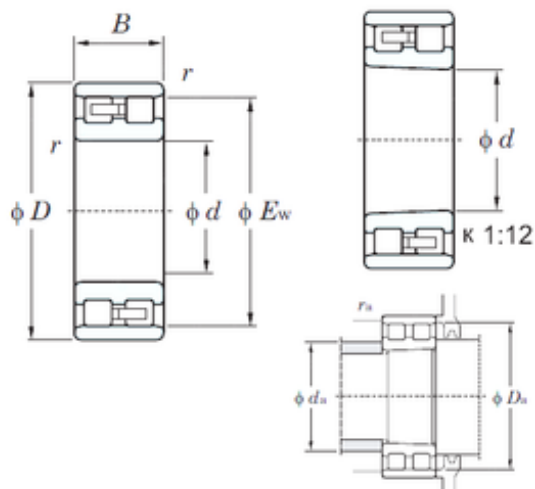

Genuine Pump Valve CO., LTD.

NN3022 KOYO Double-row cylindrical roller bearings

Bearing No. NN3022

Size	110x170x45 mm
Bore Diameter	110 mm
Outer Diameter	170 mm
Width	45 mm
d	110 mm
D	170 mm
Ew	155 mm
B	45 mm
C	45 mm
r min.	2 mm
da min.	119 mm
Da min	157 mm
Da max.	161 mm
ra max.	2 mm
Weight	3,65 Kg
Basic dynamic load rating (C)	221 kN
Basic static load rating (C0)	361 kN
(Grease) Lubrication Speed	3500 r/min
Bearing No.	NN3022
r(min)	2
Cr	278
C0r	361
Cu	47.9
Grease lub.	3500
Oil lub.	4200

NN3022 Bearing 2D drawings and 3D CAD models

Genuine Pump Valve CO., LTD.

Fw	-
da(min)	119
da(max)	-
db(min)	-
Da(max)	161
Da(min)	157
ra(max)	2
(Refer.)Mass(kg)	3.65