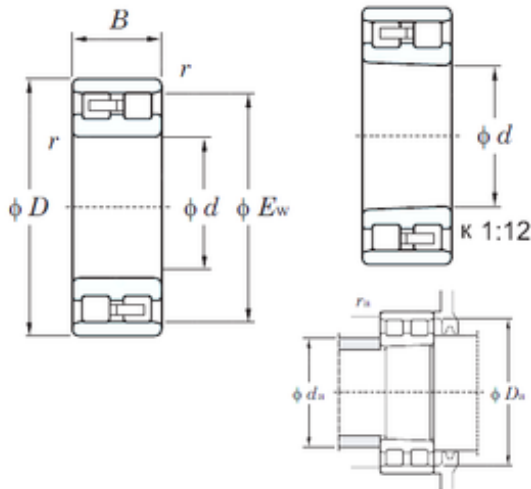

Genuine Pump Valve CO., LTD.

NN3021 Bearing 2D drawings and 3D CAD models

NN3021 KOYO Double-row cylindrical roller bearings

Bearing No. NN3021

Size	105x160x41 mm
Bore Diameter	105 mm
Outer Diameter	160 mm
Width	41 mm
d	105 mm
D	160 mm
Ew	146 mm
B	41 mm
C	41 mm
r min.	2 mm
da min.	114 mm
Da min	148 mm
Da max.	151 mm
ra max.	2 mm
Weight	2,88 Kg
Basic dynamic load rating (C)	197 kN
Basic static load rating (C0)	322 kN
(Grease) Lubrication Speed	3700 r/min
Bearing No.	NN3021
r(min)	2
Cr	247
C0r	322
Cu	42.5
Grease lub.	3700
Oil lub.	4400

Genuine Pump Valve CO., LTD.

Fw	-
da(min)	114
da(max)	-
db(min)	-
Da(max)	151
Da(min)	148
ra(max)	2
(Refer.)Mass(kg)	2.88