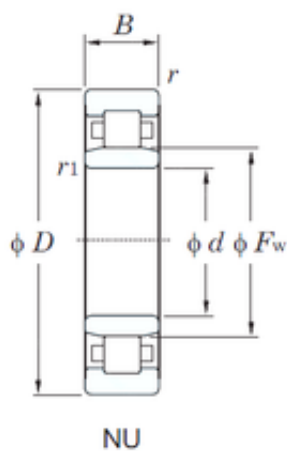

Genuine Pump Valve CO., LTD.

NU308 KOYO Single-row cylindrical roller bearings

Bearing No. NU308

Size	40x90x23 mm
Bore Diameter	40 mm
Outer Diameter	90 mm
Width	23 mm
d	40 mm
Fw	53.5 mm
D	90 mm
B	23 mm
C	23 mm
r min.	1.5 mm
r1 min.	1.5 mm
Weight	0.657 Kg
Basic dynamic load rating (C)	58.6 kN
Basic static load rating (C0)	56.9 kN
(Grease) Lubrication Speed	6900 r/min
Category	Bearings
Inventory	0.0
Manufacturer Name	KOYO
Minimum Buy Quantity	N/A
Weight / Kilogram	0
Product Group	B04144

NU308 Bearing 2D drawings and 3D CAD models