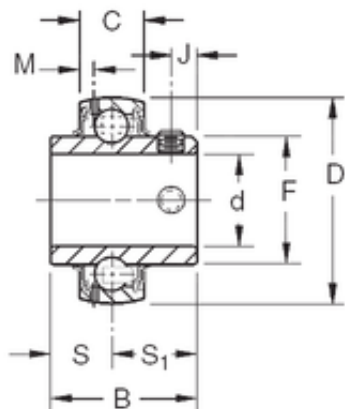

### 75 mm x 130 mm x 77,8 mm TIMKEN GYE75KRRB Insert Bearings Spherical OD

Bearing No. GYE75KRRB

Size	75x130x77.8 mm
Bore Diameter	75 mm
Outer Diameter	130 mm
Width	77,8 mm
d	75 mm
D	130 mm
B	77,8 mm
C	29 mm
S1	44,45 mm
F	91,92 mm
J	12 mm
M	5,56 mm
S	33,32 mm
Thread (G)	M12X1,75
Basic dynamic load rating (C)	69,5 kN

GYE75KRRB Bearing 2D drawings and 3D CAD models