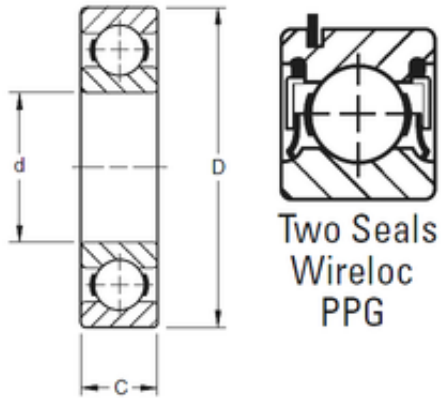

### 60 mm x 130 mm x 53,98 mm TIMKEN W312PPG Single Row Ball Bearings

Bearing No. W312PPG

Size	60x130x53.98 mm
Bore Diameter	60 mm
Outer Diameter	130 mm
Width	53,98 mm
d	60 mm
D	130 mm
B	53,98 mm
C	53,98 mm
Weight	3,053 Kg
Basic dynamic load rating (C)	92 kN